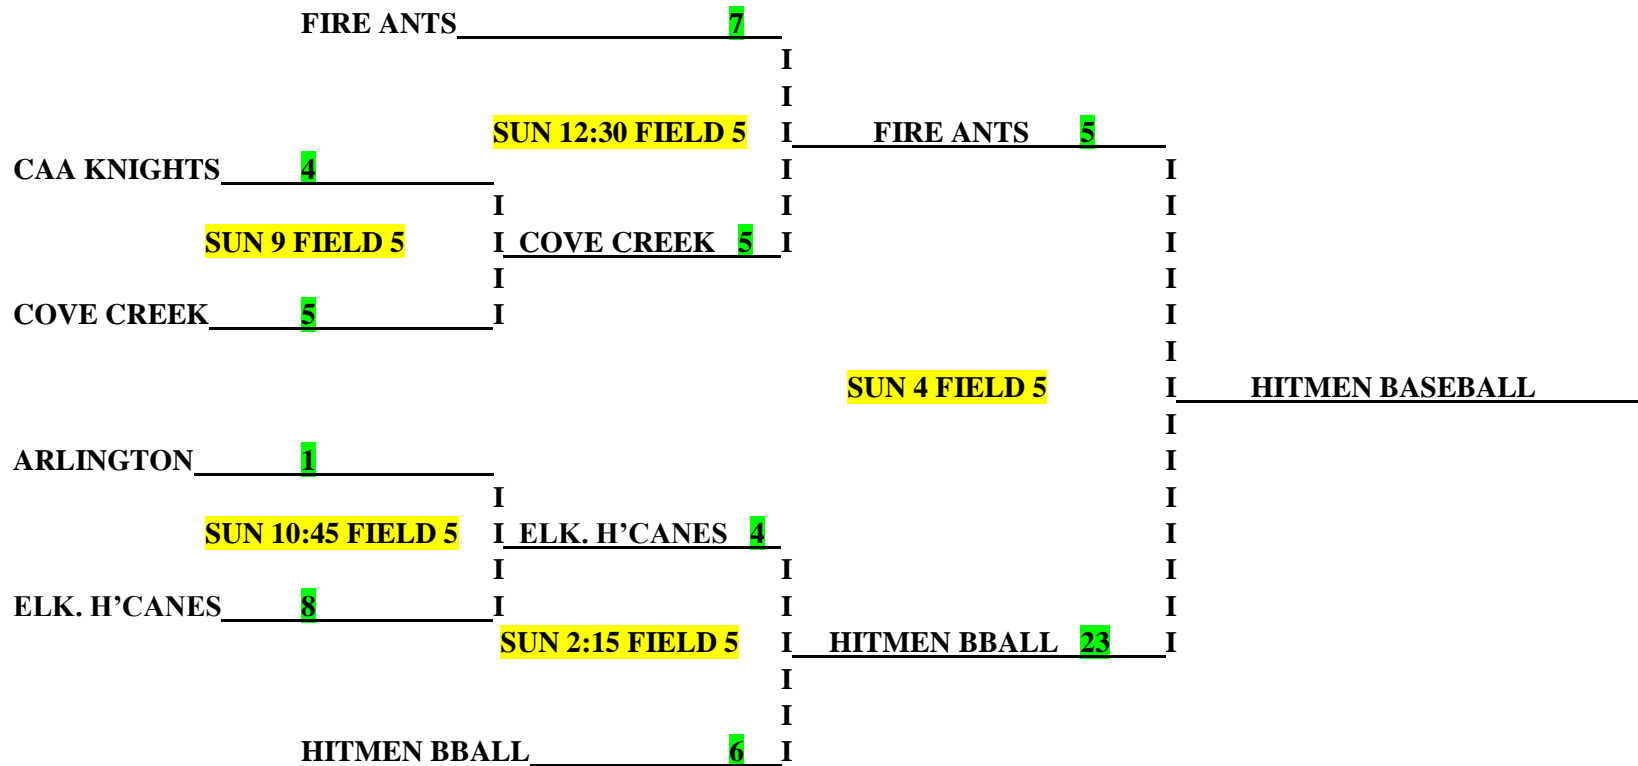

**COVE CREEK PARK
13U TOURNAMENT BRACKET
JULY 9-12, 2015**

THESE BRACKETS ARE THE RESULT OF A BLIND DRAW.

THERE WILL BE A 1 HOUR 30 MINUTE TIME LIMIT FOR EACH GAME. THIS IS A DROP DEAD TIME LIMIT SO WHEN THE GAME CLOCK RUNS OUT THE GAME IS OVER REGARDLESS OF INNING. IF THE HOME TEAM IS LOSING WHEN THE CLOCK RUNS OUT AND DOES NOT GET TO START OR FINISH IT'S AT BAT, THE GAME SCORE WILL REVERT BACK TO THE LAST COMPLETED INNING.

IF A GAME IS TIED WHEN TIME RUNS OUT THE INTERNATIONAL TIE BREAKER AS REFERENCED IN THE TOURNAMENT RULES WILL BE USED.