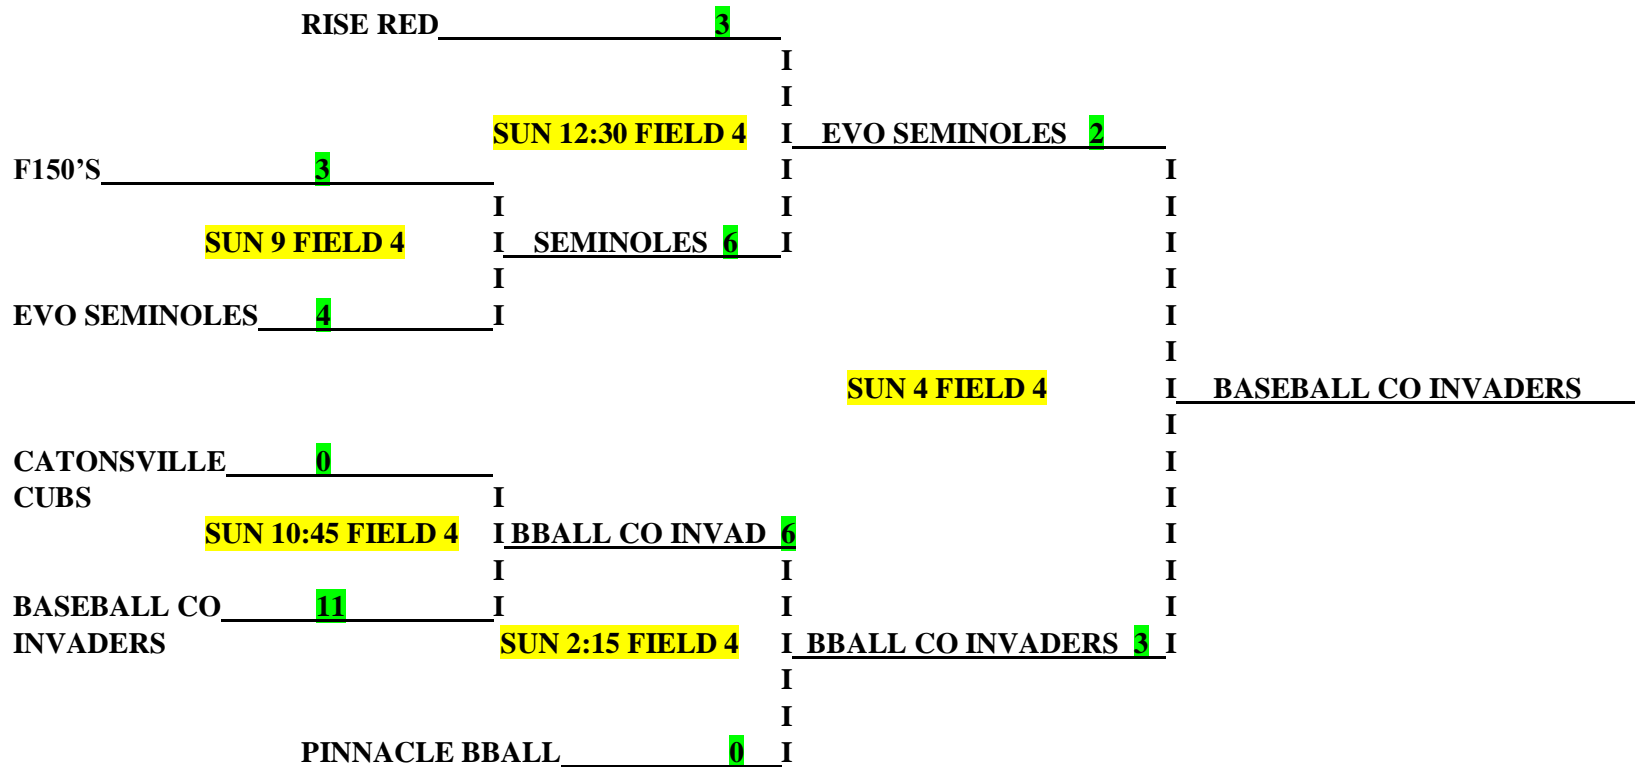

**COVE CREEK PARK
14U TOURNAMENT BRACKET
JULY 9-12, 2015**

THESE BRACKETS ARE THE RESULT OF A BLIND DRAW.

THERE WILL BE A 1 HOUR 30 MINUTE TIME LIMIT FOR EACH GAME. THIS IS A DROP DEAD TIME LIMIT SO WHEN THE GAME CLOCK RUNS OUT THE GAME IS OVER REGARDLESS OF INNING. IF THE HOME TEAM IS LOSING WHEN THE CLOCK RUNS OUT AND DOES NOT GET TO START OR FINISH IT'S AT BAT, THE GAME SCORE WILL REVERT BACK TO THE LAST COMPLETED INNING.

IF A GAME IS TIED WHEN TIME RUNS OUT THE INTERNATIONAL TIE BREAKER AS REFERENCED IN THE TOURNAMENT RULES WILL BE USED.